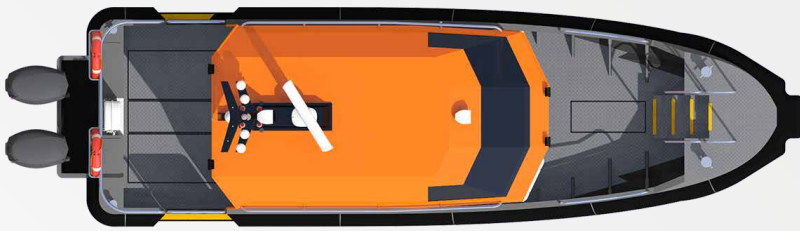

## Dimensions

**Length Range** 11m

**Crew/Pax** 2-10

**Speed** 45+ Knots