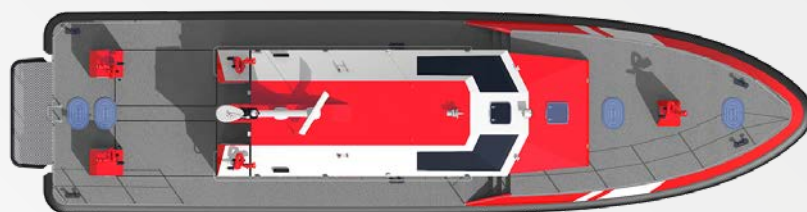

## Specifications

- Length Range** 19-22m
- Crew Range** 2-15
- Speed Range** 12-50 Knots
- Propulsion**  
Propeller / Waterjet / Sterndrive / Outboard
- Material**  
Aluminium/GRP/Steel
- Fender**  
D rubber/Foam/Popsure
- Classification**  
Class/Flag options
- Specific Features**
- Pumps** 1-2
- Monitors** 1-3
- Thrusters**