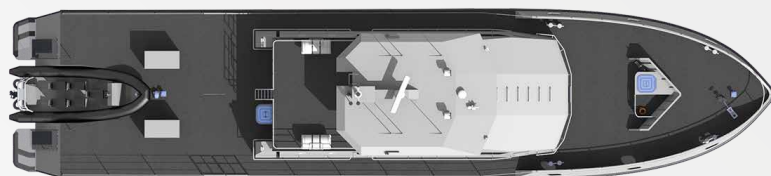

## Specifications

**Length Range** 40-45m

**Crew Range** 2-10

**Speed Range** 12-40 Knots

**Propulsion**  
Propeller / Waterjet

**Material**  
Aluminium/GRP/Steel

**Fender**  
D rubber/Foam

**Classification**  
Class/Flag options

**Specific Features**  
Multi-Role  
MOB Systems  
On-board RIB  
RIB Launching System  
Weapon Mounts

**Operators**  
Togo Navy, Africa  
Senegal Navy  
Ivory Coast