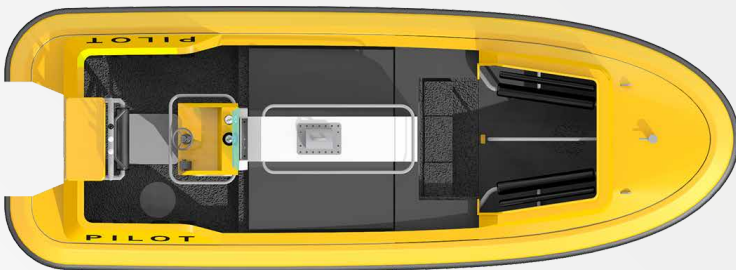

Pi8

Specifications

Length Range 8m

Crew Range 2-6

Speed Range 12-35 Knots

Propulsion
Propeller / Waterjet

Material
Aluminium/GRP/Steel

Fender
D rubber/Tyres/Foam/Popsure

Classification
Class/Flag options

Specific Features
Multi-Role
MOB Systems
Self-Righting
Various Boarding Platform Designs

Operators
DAB Vloot, Belgium
Loodswezen, Netherlands