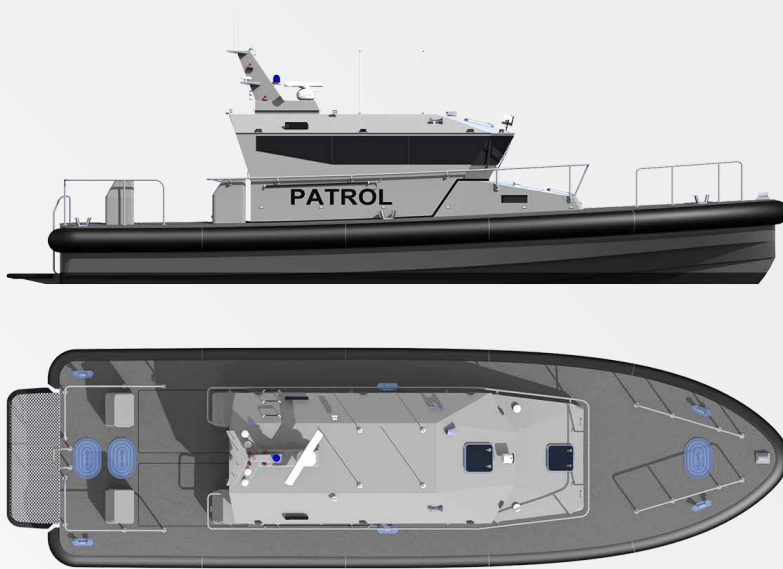

# P15

## Specifications

**Length Range** 14-15m

**Crew Range** 2-12

**Speed Range** 12-50 Knots

**Propulsion**

Propeller / Waterjet / Sterndrive / Outboard

**Material**

Aluminium/GRP/Steel

**Fender**

D rubber/Foam

**Classification**

Class/Flag options

**Specific Features**

Multi-Role  
MOB Systems  
Weapon Mounts