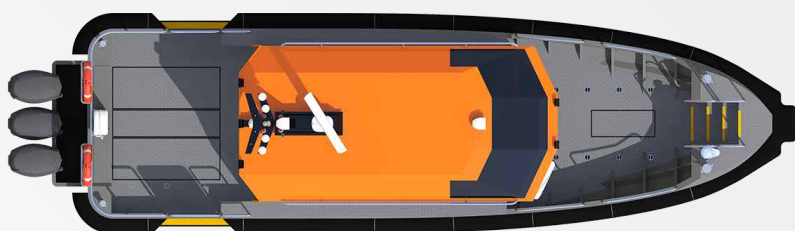

## Specifications

**Length Range** 13m

**Crew/Pax** 2-12

**Speed** 45+ Knots

**Propulsion**  
Propeller / Waterjet / Sterndrive / Outboard

**Material**  
Aluminium/GRP

**Fender**  
Inflatable/D rubber/Foam/Popsure

**Classification**  
Class/Flag options

**Specific Features**  
Multi-Role  
Weapon Mounts  
Cargo Capacity