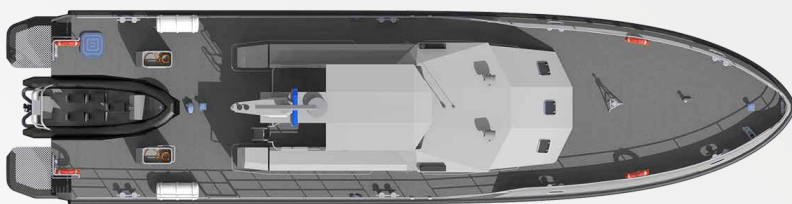

P24

Specifications

Length Range 40-45m

Crew Range 2-10

Speed Range 12-50 Knots

Propulsion
Propeller / Waterjet

Material
Aluminium/GRP/Steel

Fender
D rubber/Foam

Classification
Class/Flag options

Specific Features
Multi-Role
MOB Systems
On-board RIB
RIB Launching System
Weapon Mounts

Operators

Croatian Marine Police
Royal Gibraltar Police
Royal Malaysian Police
Welsh Sea Fisheries, UK