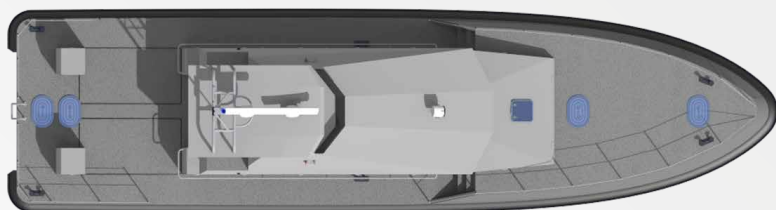

## Specifications

**Length Range** 19-22m

**Crew Range** 2-15

**Speed Range** 12-50 Knots

**Propulsion**

Propeller / Waterjet / Sterndrive / Outboard

**Material**

Aluminium/GRP/Steel