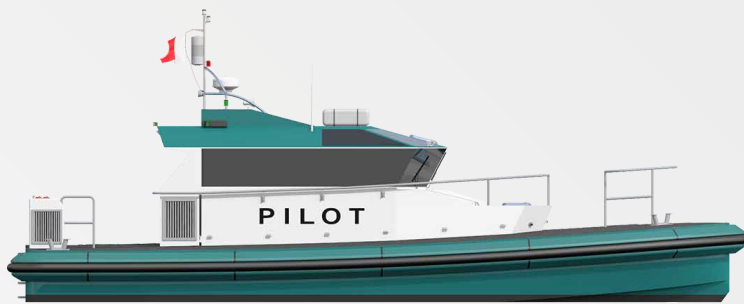

Pi12

Specifications

- Length Range** 12-13m
- Crew Range** 2-10
- Speed Range** 12-35 Knots
- Propulsion**
Propeller / Waterjet
- Material**
Aluminium/GRP/Steel
- Fender**
D rubber/Tyres/Foam/Popsure
- Classification**
Class/Flag options
- Specific Features**
Multi-Role
MOB Systems
Various Boarding Platform Designs