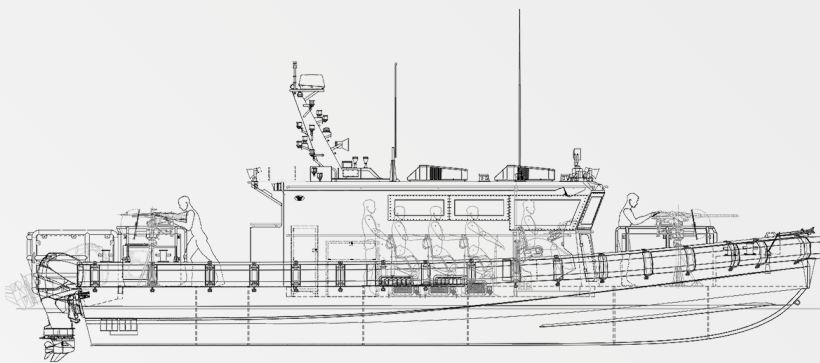

R15

Specifications

- Length Range** 15m
- Crew/Pax** 2-12
- Speed** 45+ Knots
- Propulsion**
Propeller / Waterjet / Sterndrive / Outboard
- Material**
Aluminium/GRP
- Fender**
Inflatable/D rubber/Foam/Popsure
- Classification**
Class/Flag options
- Specific Features**
Multi-Role
Weapon Mounts
Cargo Capacity