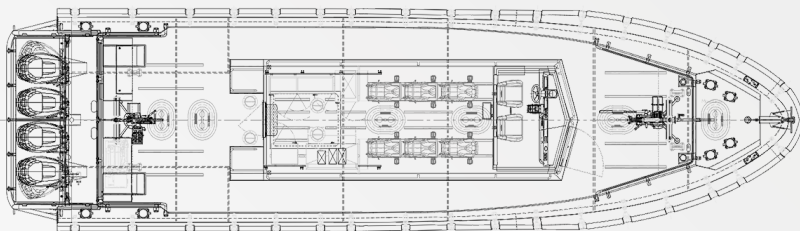

R15

Specifications

- Length Range** 15m
- Crew/Pax** 2-12
- Speed** 45+ Knots
- Propulsion**
Propeller / Waterjet / Sterndrive / Outboard
- Material**
Aluminium/GRP
- Fender**
Inflatable/D rubber/Foam/Popsure
- Classification**
Class/Flag options
- Specific Features**
Multi-Role
Weapon Mounts
Cargo Capacity