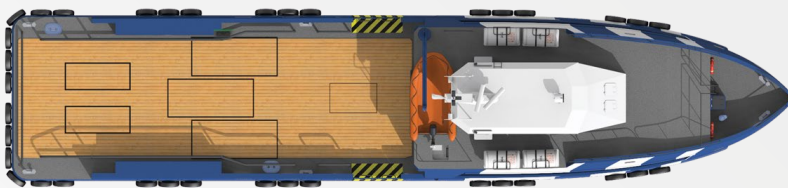

CB36

Specifications

Length Range 35-39m

Crew/Pax 8-80

Propulsion
Propeller / Waterjet

Material
Aluminium/GRP/Steel

Fender
D rubber/Foam/Popsure

Classification
Class/Flag options

Specific Features
Deck Area 100m²
Deadweight 110t