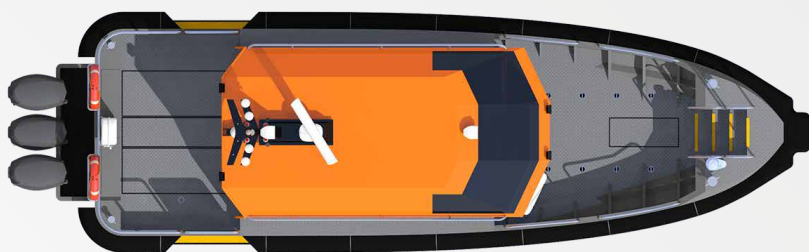

# R12

## Dimensions

**Length Range** 12m

**Crew/Pax** 2-10

**Speed** 45+ Knots

**Propulsion**  
Propeller / Waterjet / Sterndrive / Outboard

**Material**  
Aluminium/GRP

**Fender**  
Inflatable/D rubber/Foam/Popsure

**Classification**  
Class/Flag options

**Specific Features**  
Multi-Role  
Weapon Mounts  
Cargo Capacity

**Operators**  
Seafari Marine Services, UK  
Ribtec, UK